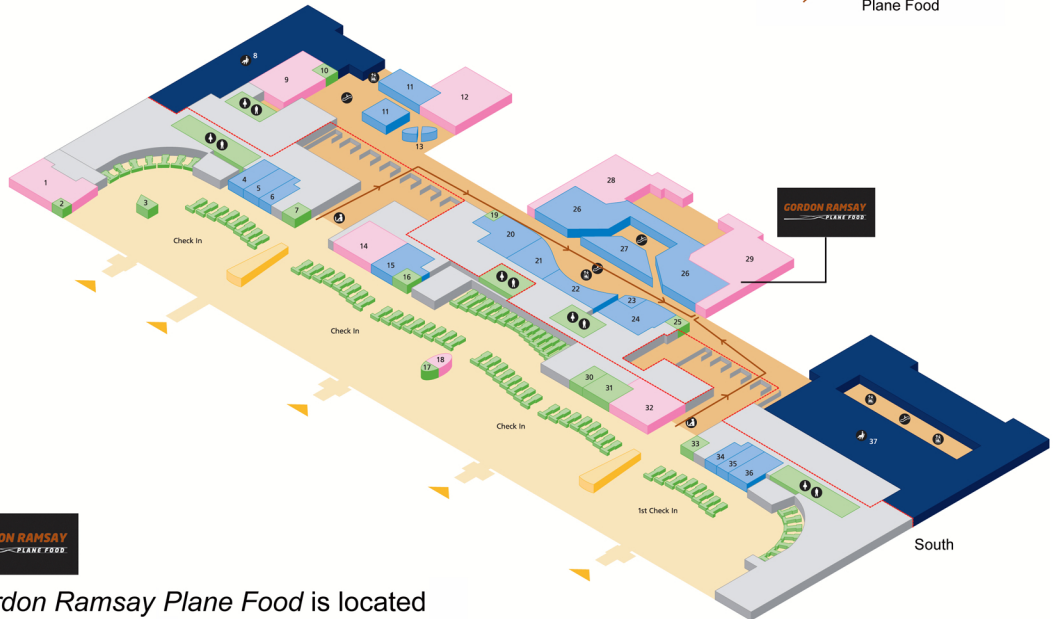

Terminal 5 – Departure Level

Shopping, eating and services

Key

Suggested routes to Plane Food

Gordon Ramsay Plane Food is located in unit 29 at Heathrow's Terminal 5

For easy access to the restaurant we recommend that you pass through security on the south side of the Terminal.